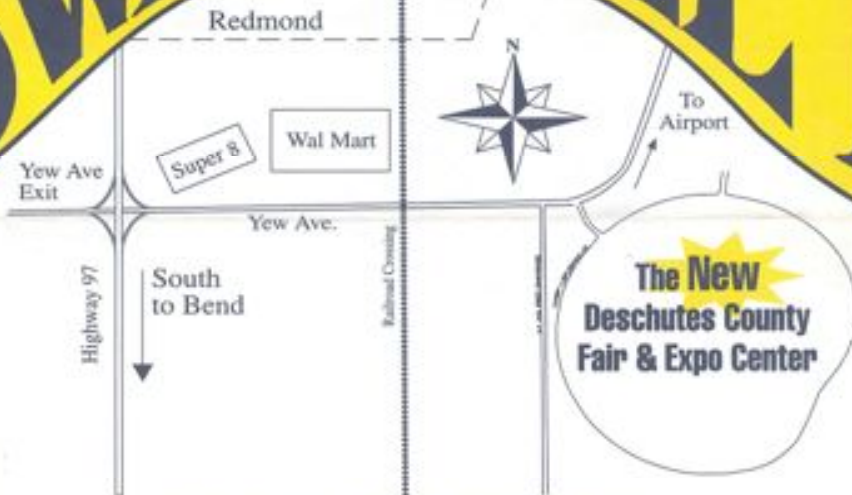

17th Annual

OREGON HIGH DESERT

SWAP MEET

CAR SHOW

SATURDAY, SEPTEMBER 9, 2000

Starts 7 a.m. - Vendors 6:30 a.m.

The New Deschutes County Fairgrounds and Expo Center
Redmond, Oregon

Friday afternoon set-up after 3:00 p.m. but no Friday selling